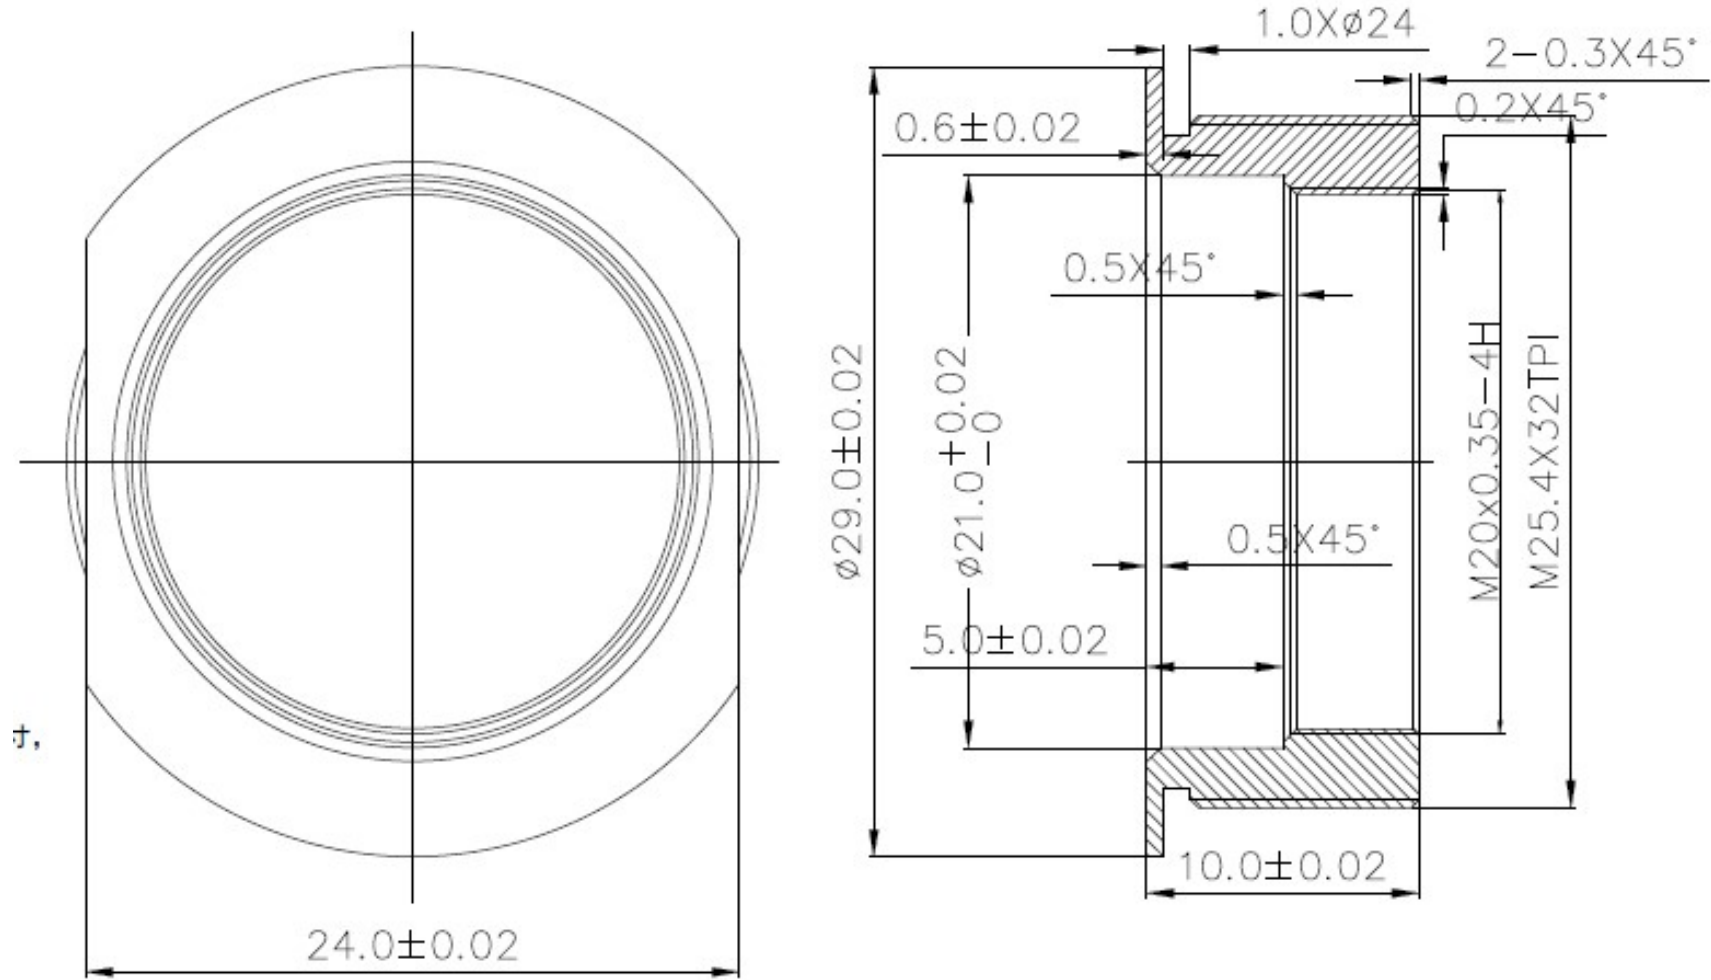

CMT2035-C Mechanical Dimensions:

SUBJECT TO CHANGE WITHOUT NOTICE

Sunex, Inc.
 Telephone: +1 760 597 2966
www.sunex.com